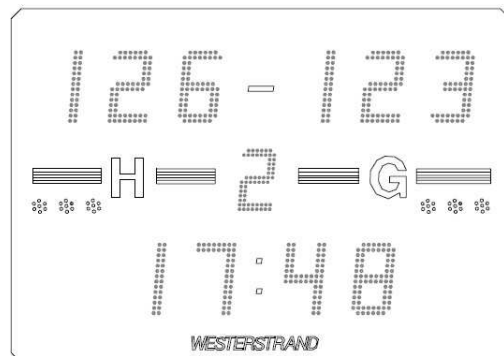

Tel. +46 506-480 00 Fax +46 506-48051
Internet: www.westerstrand.se

MOUNTING

Mounting angle

TECHNICAL DATA:

Case:	Aluminium, black
Front cover:	Polycarbonate 3 mm.
Digits:	LED's, SMD
Digit height:	140mm (score and time), 120mm (period)
Colour of digits:	Red
Colour of fixed text:	Yellow
Size of dots:	Ø 25mm
Colour of dots:	Red (3/team)
Exterior dimensions of case:	(WxHxD) 1000 x 700 x 100 mm
Weight:	Approx. 9 kgs
Reading distance:	Approx. 50 metres
Connection voltage:	230V 50-60Hz AC
Power supply and electronics:	Built-in
Power consumption:	Electronics max. 80 VA
Ambient temperature:	± 0°C up to +40°C
Siren:	Built in, 105dB

Remote control unit with pre programmed rules (international) for respective sport. The alphanumeric LCD shows the same information as the Scoreboard.

Remote control unit, art.No. 117600-25, for hard wired controlled Scoreboards

The delivery includes:

- 1 pc. 22038-10 Remote control unit with pre-programmed sports incl. 3m cable
- 1 pc. 40536-42 Connection box

TECHNICAL DATA

Size	(WxHxD) 154 x 90 x 48 mm
Weight:	800 g.
Ambient temperature:	± 0°C up to +40°C.
Colour:	Black
Housing:	Aluminium
LCD-Display:	16x2 characters
Keypad:	20 buttons (4x5)
Connection to Scoreboard:	See block diagram