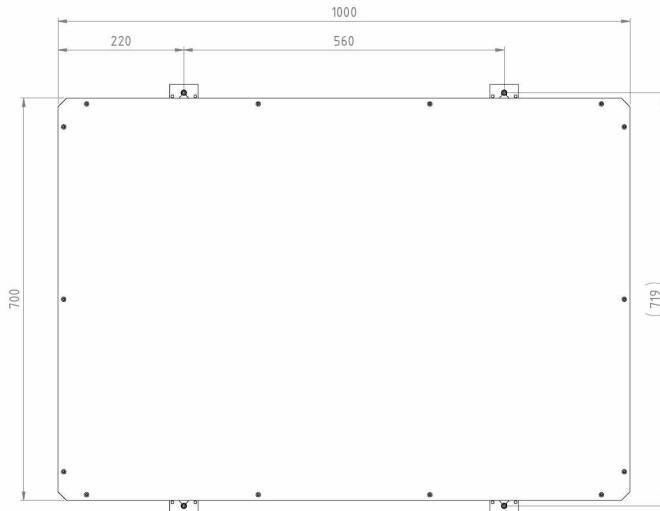

Tel. +46 506-480 00 Fax +46 506-48051
Internet: www.westerstrand.se

MOUNTING

Mounting angle

TECHNICAL DATA:

Case:	Aluminium, black
Front cover:	Polycarbonate 3 mm.
Digits:	LED's, SMD
Digit height:	140mm (score and time), 120mm (period)
Colour of digits:	Red
Colour of fixed text:	Yellow
Size of dots:	Ø 25mm
Colour of dots:	Red (3/team)
Exterior dimensions of case:	(WxHxD) 1000 x 700 x 100 mm
Weight:	Approx. 9 kgs
Reading distance:	Approx. 50 metres
Connection voltage:	230V 50-60Hz AC
Power supply and electronics:	Built-in
Power consumption:	Electronics max. 80 VA
Ambient temperature:	± 0°C up to +40°C
Siren:	Built in, 105dB

The delivery includes:

- 1 pc. 22038-10 Remote control unit with pre-programmed sports incl. 3m cable
- 1 pc. 40536-42 Connection box

TECHNICAL DATA

Size	(WxHxD) 154 x 90 x 48 mm
Weight:	800 g.
Ambient temperature:	± 0°C up to +40°C.
Colour:	Black
Housing:	Aluminium
LCD-Display:	16x2 characters
Keypad:	20 buttons (4x5)
Connection to Scoreboard:	See block diagram