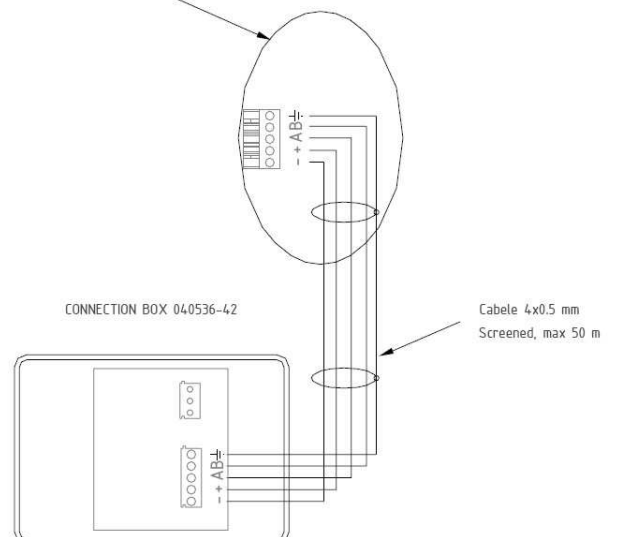

OPTIONS

- 43064-00 Start/stop handle for match time

We reserve the right to make changes at any time.