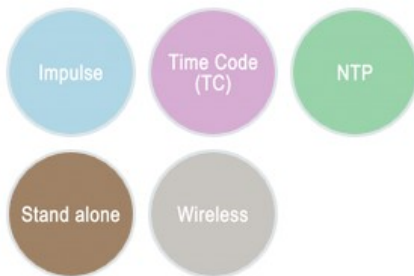

**Westerstrand
LED Digital Clock**

CIRCLE LINE

Digital clock **CIRCLE LINE** for indoor use, showing time in hour and minutes with red LED-lights. Seconds are showing with a red circle of lights.

Circle Line is a elegant and modern product of digital clocks for indoor use with red digits and a circle of red LED's, indicating seconds.

Due to the silent function the Circle Line clocks are perfect for use in radio- and TV studios or similar environment.

The light intensity of the digits is adjustable automatically via built in dimmer control. Viewing distance up to 20 m. Easy to program – via three buttons. (NTP configured via web browser).

Synchronisations:

Options:

Satellite synchronization GPS
Chronometer
Temperature

Mounting/Installation:

Single sided for surface wall mounting

Technical data:

Housing:	Black aluminium
Front:	Acrylic
Standards:	EN 62368-1 EN 61000-6-2 EN 61000-6-3 EN 50121-4
Power supply:	Mains 100-240VAC 50-60Hz PoE (IEEE 802.3af)
Temp. range:	0 - 40°C
Relative Humidity:	max. 95%
Accuracy:	0,1 sec/24h at 22°C (free running mode)
Memory:	Internal time keeping during power failure: 48h (display is turned off)
Time Format:	12- or 24h format selectable. Alternatively showing date: day and month
Impulse/TC:	Impulse 5 mA
NTP:	SNTPv4, RFC 4330, SNMP v2c, MIB II (RFC 1213), RFC2863, HTTP, HTTPS, Telnet, FTP Unicast client mode (point to point), support for DHCP option 042, Broadcast/Multicast mode (point to multipoint). Multicast group address 224.0.1.1 Static IP address or Dynamic (DHCP). Ethernet version 2/IEEE 802.3. Supports 10/100BASE-T (RJ45) connections. Web-Based (requires web browser).
Wireless:	External antenna on the housing Frequency 869.525 MHz Sensitivity 1µV (-107 dBm) Demodulation FSK +/- 25kHz