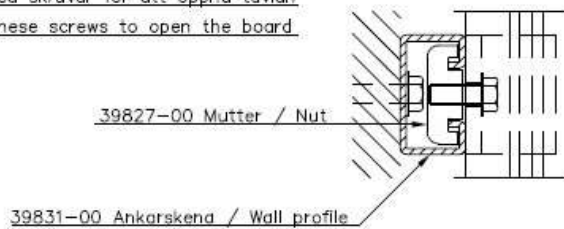

39822-00 Låsskruv / Locking screw
39823-00 Bricka / Washer
Lossa dessa skruvar för att öppna tavlan
Unscrew these screws to open the board