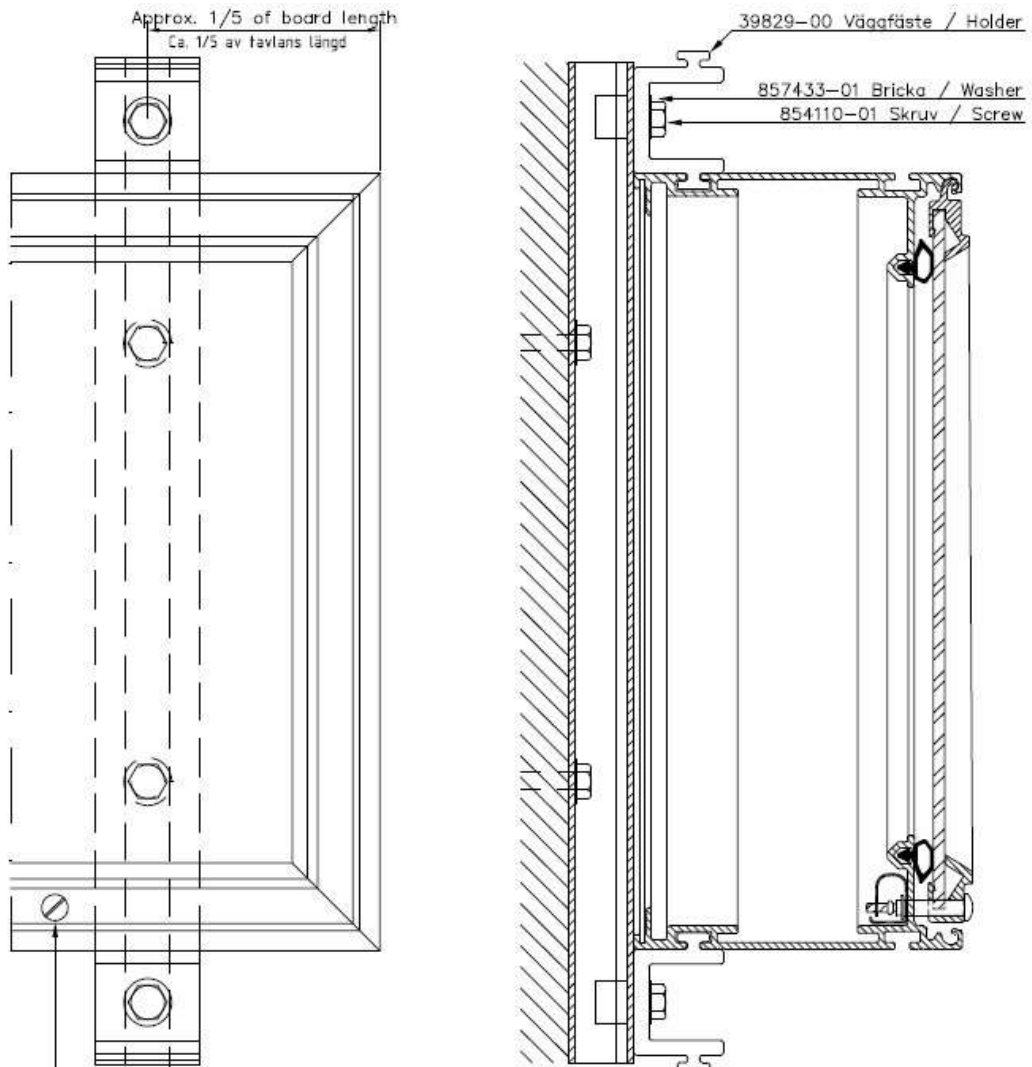

3 penalties is shown in the remote control unit

Maintenance

The electronic can easily be removed by loosen two screws in the bottom of the scoreboard.

We reserve the right to make changes at any time.

MOUNTING:

Tel. +46 506-480 00 Fax +46 506-48051
 Internet: www.westerstrand.se

TECHNICAL DATA:

Case:	Aluminium, black
Front cover	Polycarbonat, 3 mm
Digits:	LED's, SMD
Digit height:	140 mm
Colour of digits:	Red
Colour of fixed text:	Red
Exterior dimensions of case:	(WxHxD) 2 x 650x900x110mm
Weight:	2 x 20kgs
Reading distance:	Approx. 60m
Connection voltage:	230 V 50-60 Hz
Power supply and electronics:	The electronic can easily be removed by loosen two screws in the bottom of the scoreboard.
Power consumption:	Max. 2 x 60 VA
Ambient temperature:	-20° C up to +50°C