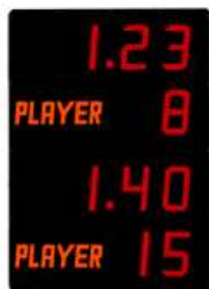

DESCRIPTION-PENALTY BASIC-LED250 ART.NO. 117622-12

Add-on module to BASIC LED250 for indication of penalty time and player number for 2 players/team

The delivery comprises:

2 pcs. Add-on modules for wall mounting (indoor use)

1 st Wall mounting kit according to description 2582

SPORTS: ICEHOCKEY