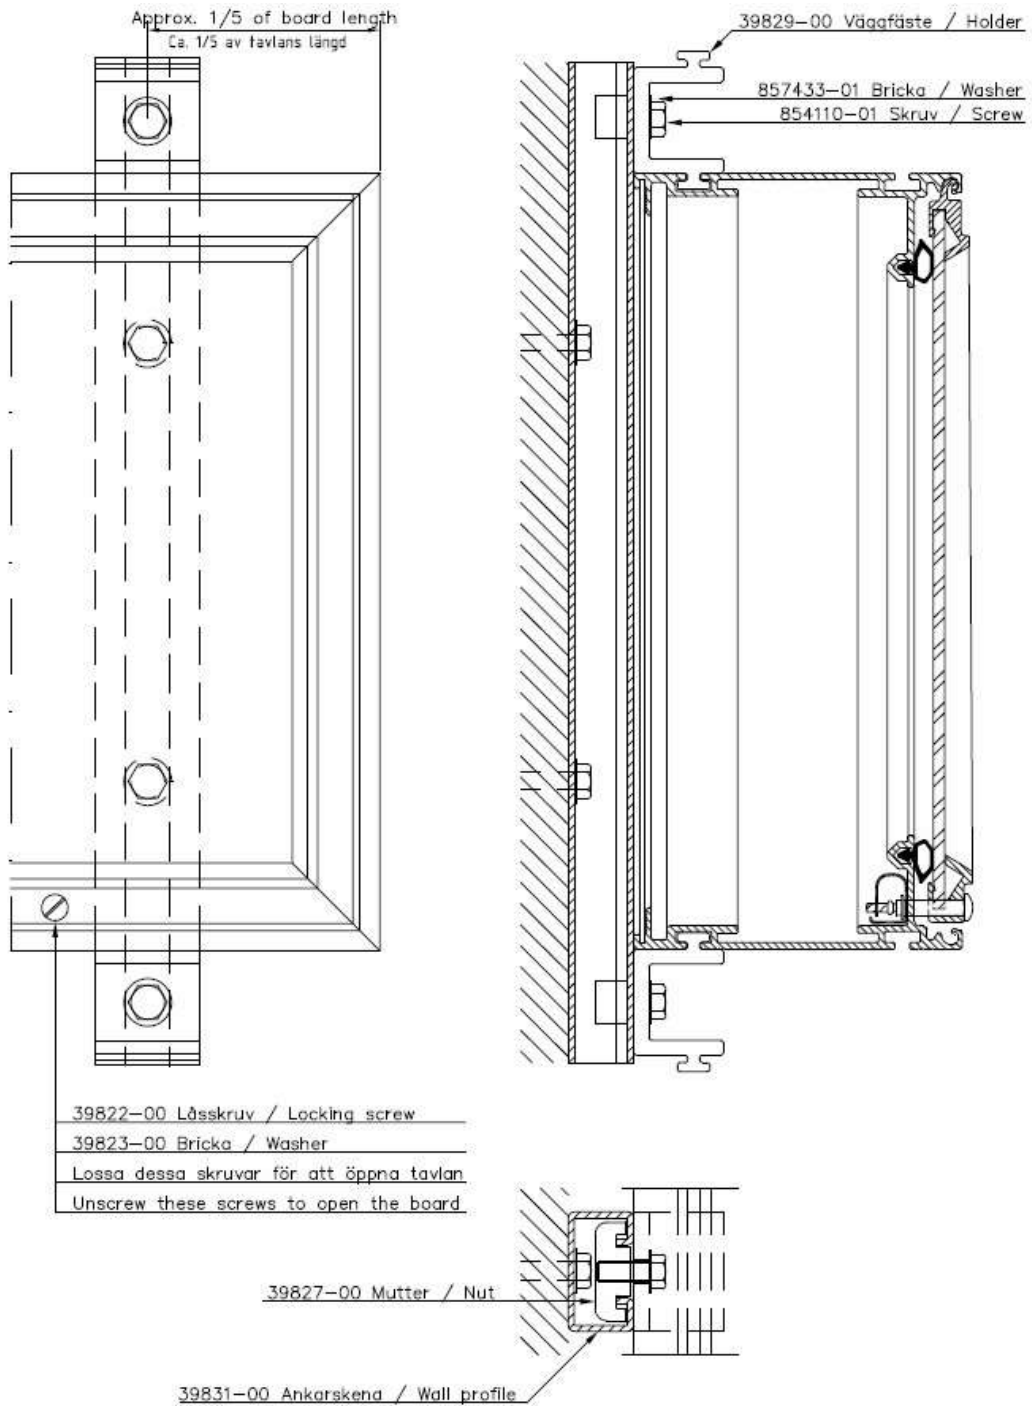

MOUNTING:

E.884.F

WESTERSTRAND URFABRIK AB Sweden

P.O. Box 133, SE-545 23 TÖREBODA
E-mail: info@westerstrand.se

Tel. +46 506-480 00 Fax +46 506-48051
Internet: www.westerstrand.se