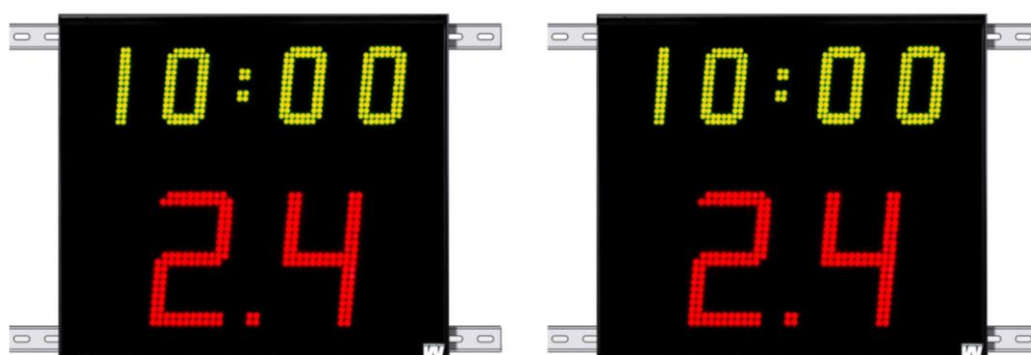

**DESCRIPTION SHOTTIMERS BASIC - MODULE 4 ELITE**  
**ART.NO 117624-05**

Module 4 ELITE is an add-on module to BASIC LED250 to **indicate the 14/24-seconds rule in basketball.**

The delivery comprises:

2 pcs. Shottimers with built in siren (indoor use)

1 pc. Remote control handle art.nr. 43064-06 for START/STOP / RESET-14/24 / ADJUST / BLANKING

1 pc. Connection box

**SPORTS: BASKETBALL**

Add-on modules to show shot time 14/24 sec in basketball. After terminated count-down, the siren will automatically sound simultaneously as the red light becomes visible to visually indicate terminated count-down. These boards are prepared with relay for LED-stripe and intended to be fixed to the basket holder. Count-down is started/stopped/adjusted/reset/blanked using a remote control handle included in the shipment. The handle is to be plugged into the remote control unit for the Basic module.

**TECHNICAL DATA:**

Case:	Aluminium, black
Front cover:	Polycarbonat, 3 mm
Digits:	LED's, SMD
Digit height (24 sec rule):	250 mm
Digit colour (24-sec):	Red
Digit height (match time):	140 mm
Digit colour (match time):	Yellow
Dot:	Red
Exterior dimensions of case:	(WxHxD) 2 x 630x560x70mm
Weight:	Approx. 2 x 9kgs
Reading distance:	Approx. 120/65 m
Siren:	Built in, Approx 105dB
Power consumption:	2 x 40W
Mains power:	230 VAC (5m cable is included)
Connection to scoreboard:	Hard wire, acc. to separate block diagram
Ambient temperature:	± 0°C up to +40°C