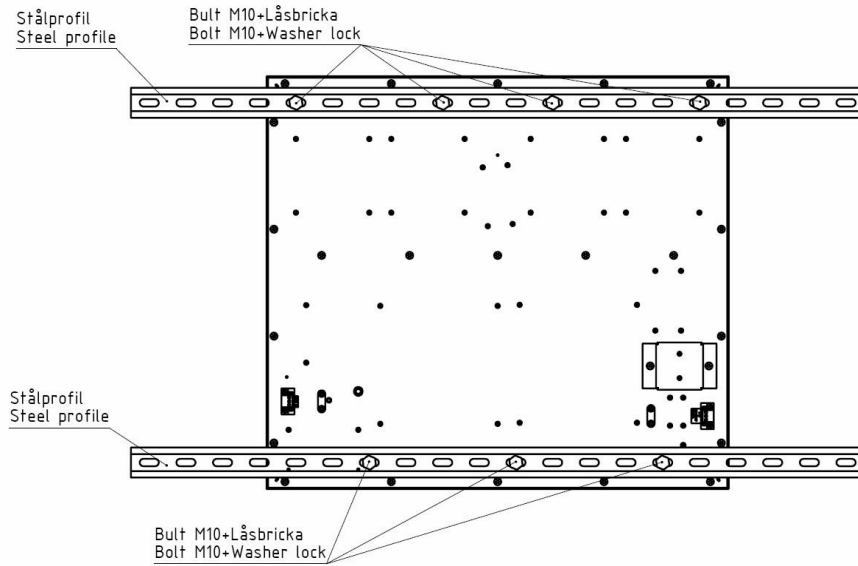

MOUNTING:

We reserve the right to make changes at any time.

E 888 F

WESTERSTRAND URFABRIK AB Sweden

P.O. Box 133, SE-545 23 TÖREBODA
E-mail: info@westerstrand.se

Tel. +46 506-480 00 Fax +46 506-48051
Internet: www.westerstrand.se