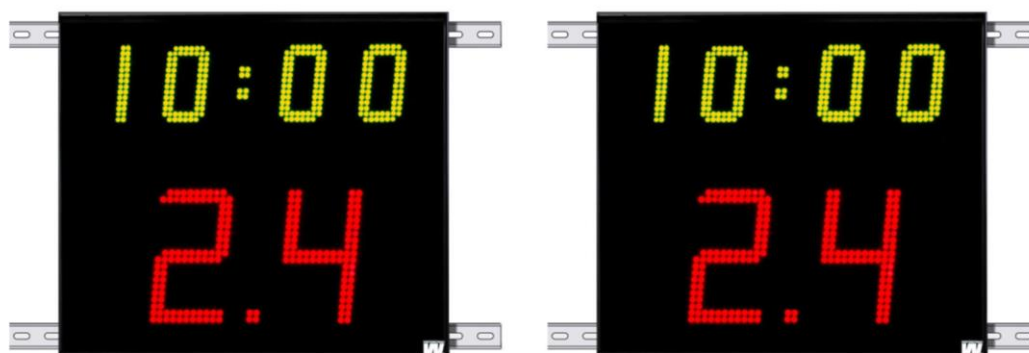

DESCRIPTION SHOTTIMERS BASIC – ELITE RADIO -ART.NO 117624-06

Module 4 ELITE is an add-on module to BASIC LED250 to **indicate the 14/24-seconds rule in basketball.**

The delivery comprises:

2 pcs. Shottimers with built in siren (indoor use)

1 pc. Remote control handle art.nr. 43064-06 for START/STOP / RESET-14/24 / ADJUST / BLANKING

2 pcs. Radio receiver (built in)

SPORTS: BASKETBALL

Add-on modules to show shot time 14/24 sec in basketball. After terminated count-down, the siren will automatically sound simultaneously as the red light becomes visible to visually indicate terminated count-down. These boards are prepared with relay for LED-stripe and intended to be fixed to the basket holder. Count-down is started/stopped/adjusted/reset/blanked using a remote control handle included in the shipment. The handle is to be plugged into the remote control unit for the Basic module (wireless).

TECHNICAL DATA:

Case:	Aluminium, black
Front cover:	Polycarbonat, 3 mm
Digits:	LED's, SMD
Digit height (24 sec rule):	250 mm
Digit colour (24-sec):	Red
Digit height (match time):	140 mm
Digit colour (match time):	Yellow
Dot:	Red
Exterior dimensions of case:	(WxHxD) 2 x 630x560x70mm
Weight:	Approx. 2 x 9kgs
Reading distance:	Approx. 120/65 m
Siren:	Built in, Approx 105dB
Power consumption:	2 x 40W
Mains power:	230 VAC (5m cable is included)
Connection to scoreboard:	Radio
Ambient temperature:	± 0°C up to +40°C