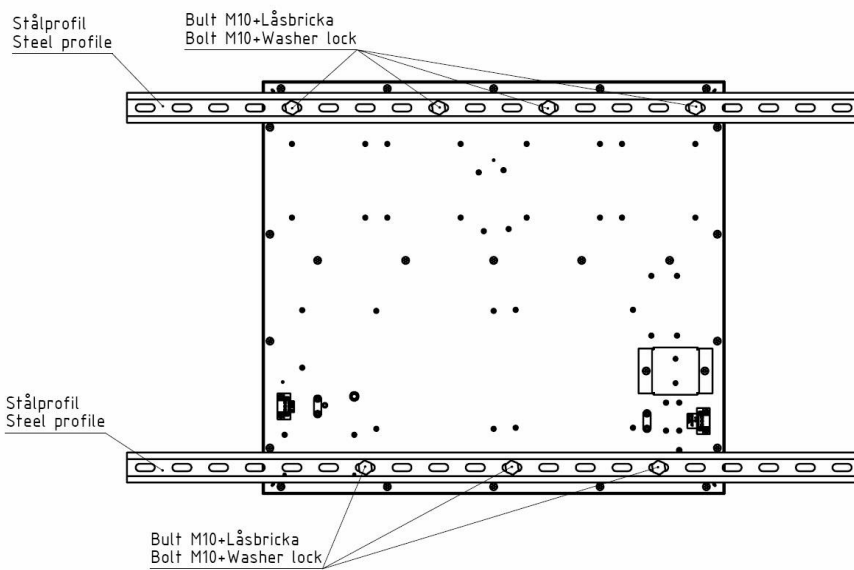

MOUNTING:

We reserve the right to make changes at any time.

E 889 F

WESTERSTRAND URFABRIK AB Sweden

P.O. Box 133, SE-545 23 TÖREBODA
E-mail: info@westerstrand.se

Tel. +46 506-480 00 Fax +46 506-48051
Internet: www.westerstrand.se