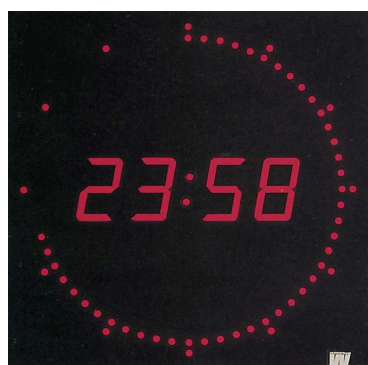

**Westerstrand
LED Digital Clock**

CIRCLE LINE

Digital clock **CIRCLE LINE** for indoor use,

Showing time in hour and minutes, seconds with red or green circle.

Circle Line

Circle Line is a product of digital clocks for indoor use with red digits and a circle of red or green LED's, Ø 280mm, indicating seconds.

Due to the silent function the Circle Line clocks are perfect for use in radio- and TV studios or similar environment.

Automatic illumination intensity control

Control of the Clock is performed by using three internal keys.