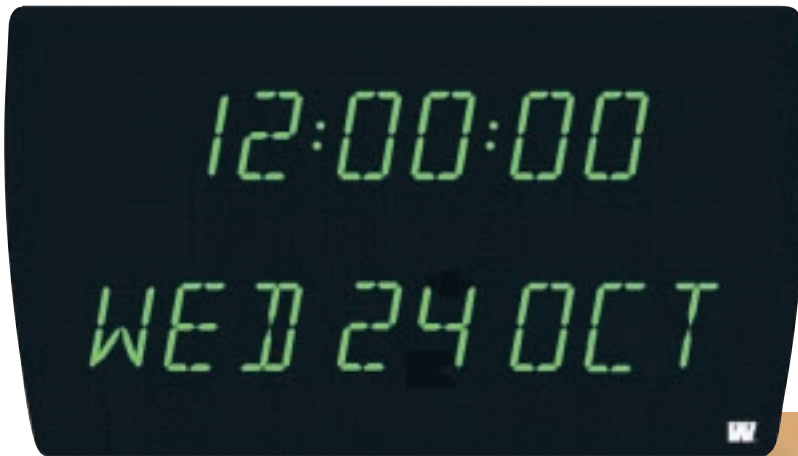

Westerstrand LED Digital Clocks

AUREA ALPHA

Digital Calendar Clock

LED Digital Clock **AUREA ALPHA** for indoor use indicates time in hours, minutes and seconds and date in day date and month.

AUREA ALPHA

AUREA ALPHA is an elegant digital calendar clock for indoor use designed to fit the sophisticated environments of today's Business society. The black case provides an elegant impression.

The digits and characters, formed of LED's in green or red, have a height of 57 mm. giving a viewing distance of up to 25 metres.

The light intensity of the digits is adjustable by a dimmer control.

Easy to use – via three buttons.

72 hours running reserve. After a mains failure correct time is automatically displayed.

Operation method:

Technical data:

Art.No.:	119425-00 green LED's 119425-01 red LED's
Front:	Black
Digits/Characters:	Green or red LED's, 57 mm. high
Supply voltage:	Mains 230V 50Hz AC
Connection effect:	24 VA
Power consumption:	Impulse 5 mA
Size:	W=520xH=295x D=75 mm
Weight:	3,3 kgs.
Protection class:	IP30
Standards:	EN50081 and EN50082.