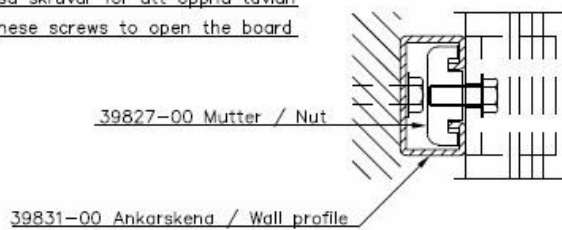

39822-00 Låsskruv / Locking screw
39823-00 Bricka / Washer
Lossa dessa skruvar för att öppna tavlan
Unscrew these screws to open the board