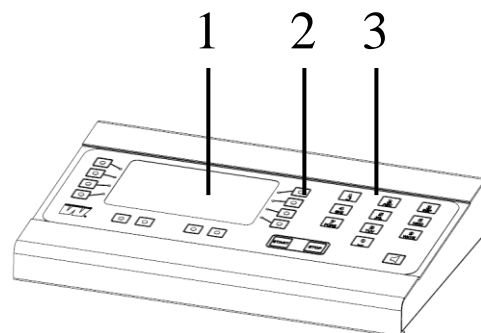

Remote control Art.No. 117600-05 for hardwired operation of Scoreboards

The delivery includes:

- 1 pc. 22497-00 Remote control unit with pre-programmed sports
- 1 pc. 40536-42 Connection box