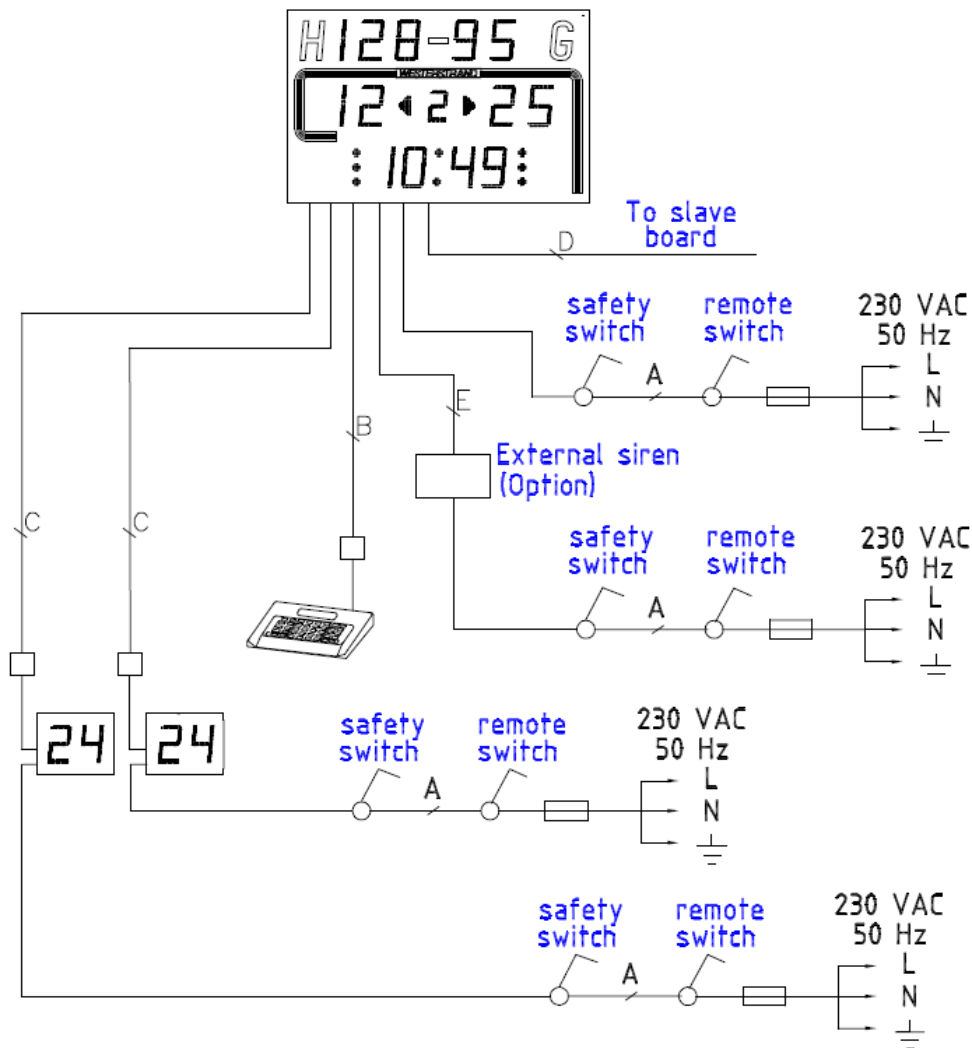

CABLE DIAGRAM

cable length m	A	B	C	D	E
< 50		4 x 0,5			2 x 0,5
< 100		4 x 1,0			
< 150		4 x 1,5			
< 250		4 x 2,5	Cat 5/6	Cat 5/6	
connect. diag.	086363-02	086363-03	084071-73	086363-08	086363-20
remark		shielded	UTP	UTP	

We reserve the right to make changes at any time.

WESTERSTRAND URFABRIK AB Sweden

P.O. Box 133, SE-545 23 TÖREBODA
E-mail: info@westerstrand.se

Tel. +46 506-480 00 Fax +46 506-48051
Internet: www.westerstrand.se