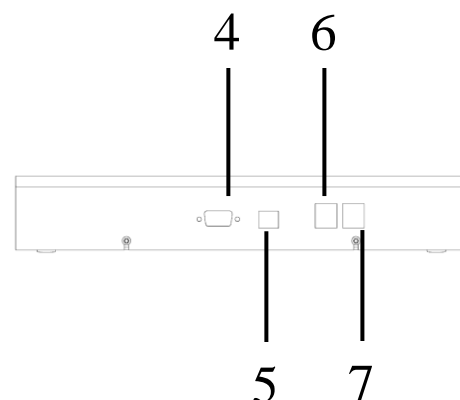

Remote control Art.No. 117600-05 for hardwired operation of Scoreboards

The delivery includes:

- 1 pc. 22497-00 Remote control unit with pre-programmed sports
- 1 pc. 40536-42 Connection box