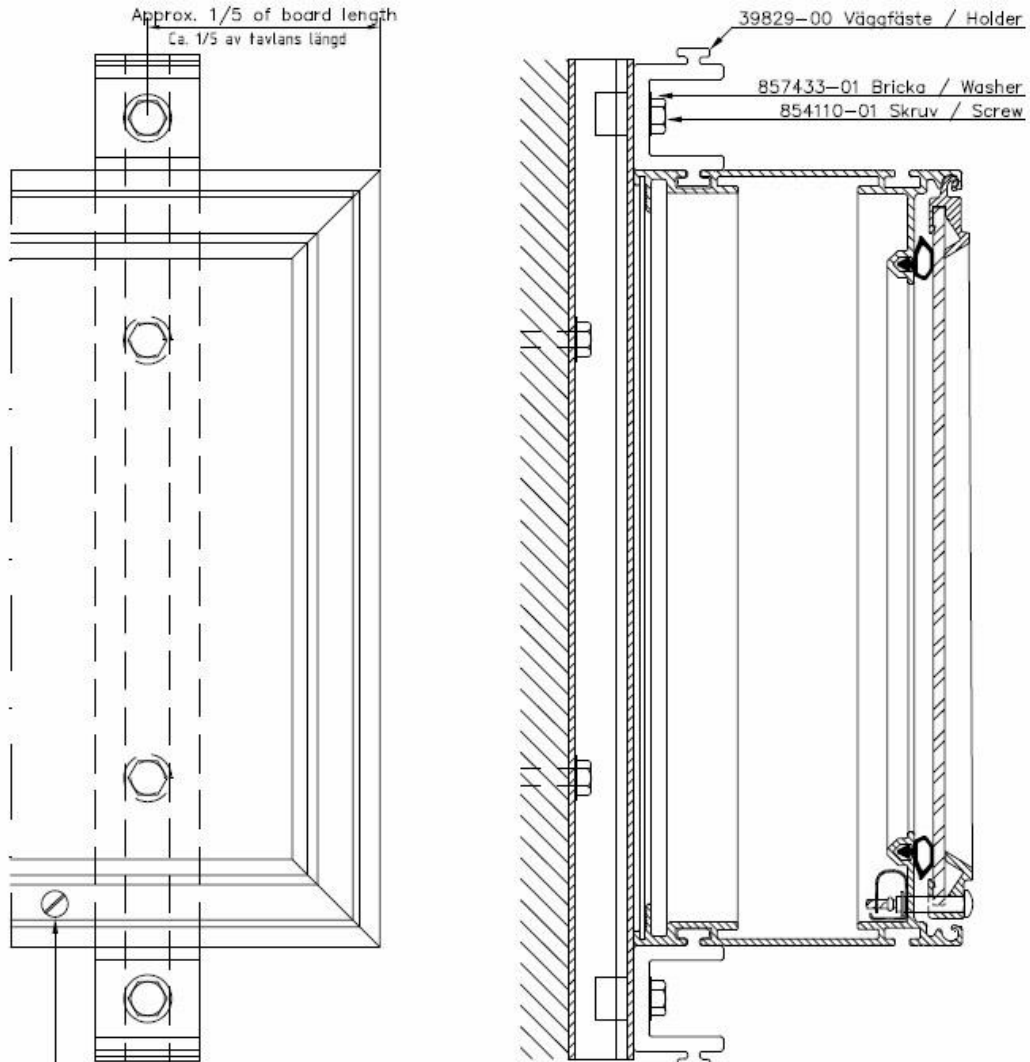

MOUNTING

39822-00 Låsskruv / Locking screw
39823-00 Bricka / Washer
Lossa dessa skruvar för att öppna tavlan
Unscrew these screws to open the board

WESTERSTRAND URFABRIK AB Sweden

P.O. Box 133, SE-545 23 TÖREBODA
E-mail: info@westerstrand.se

Tel. +46 506-480 00 Fax +46 506-48051
Internet: www.westerstrand.se