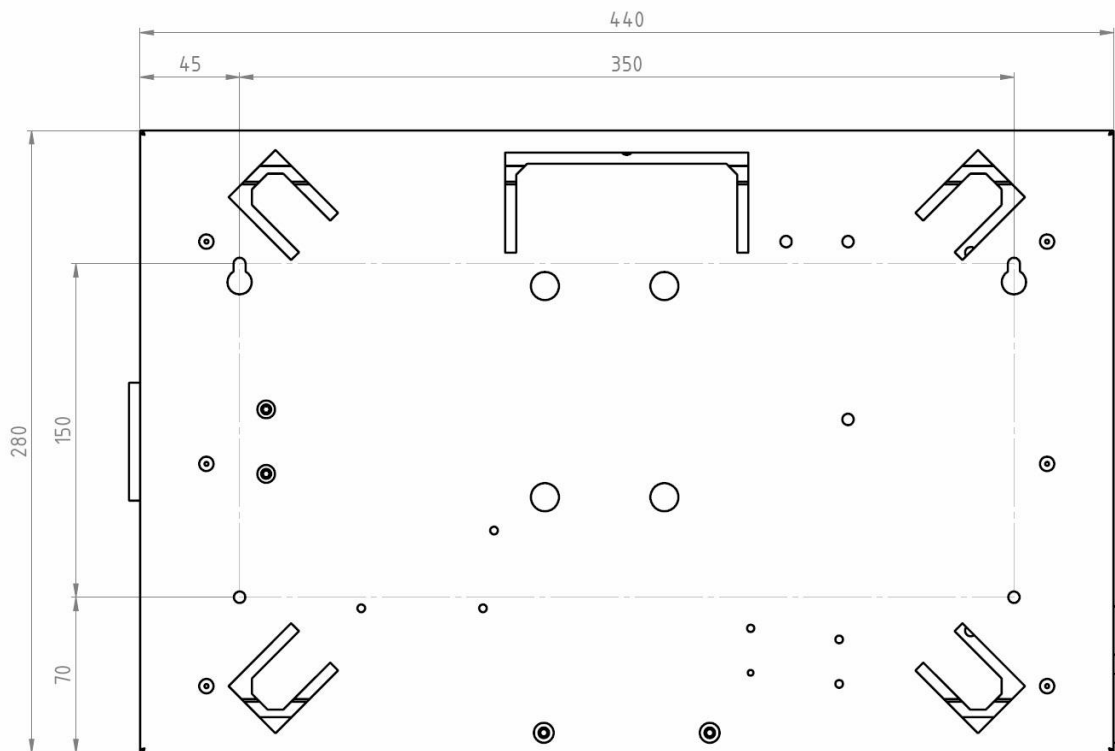

MOUNTING:

We reserve the right to make changes at any time.

E.875.D

WESTERSTRAND URFABRIK AB Sweden

P.O. Box 133, SE-545 23 TÖREBODA
E-mail: info@westerstrand.se

Tel. +46 506-480 00 Fax +46 506-48051
Internet: www.westerstrand.se