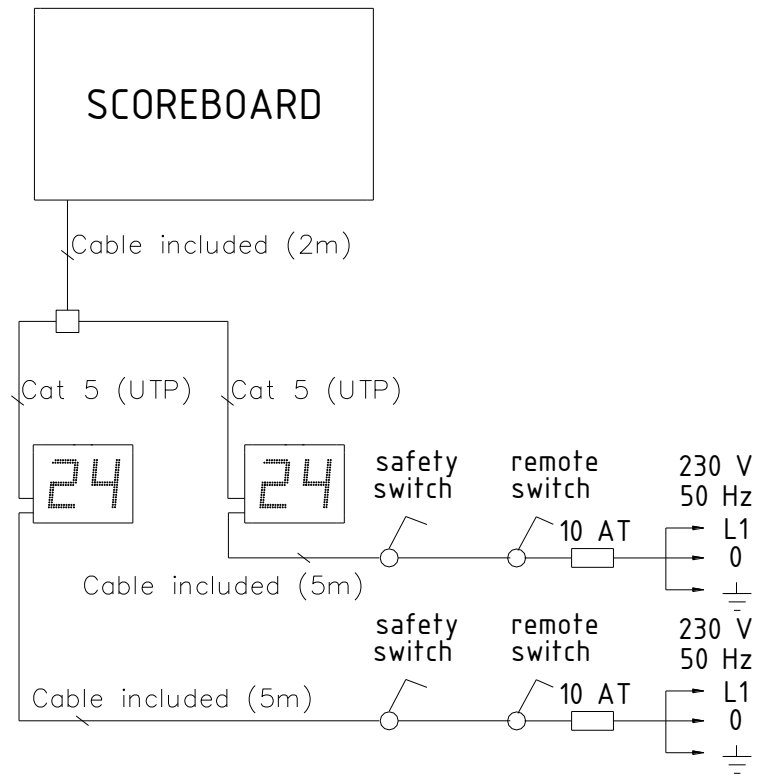

CABLE DIAGRAM: