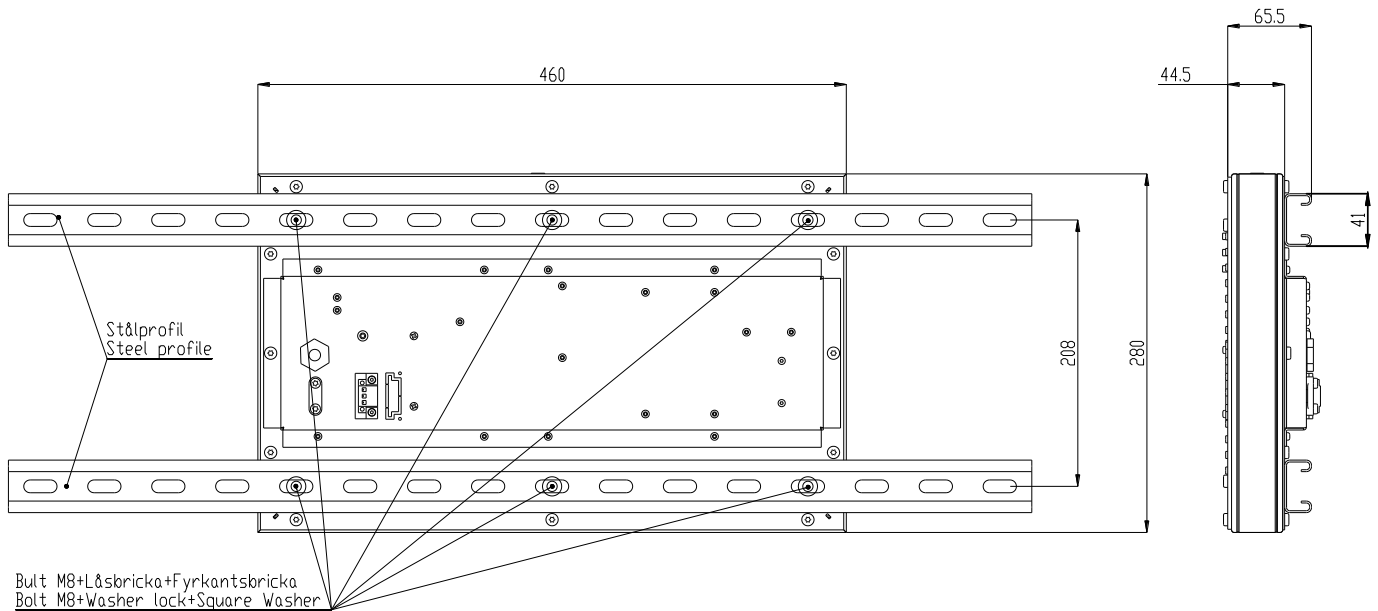

MOUNTING:

We reserve the right to make changes at any time.

WESTERSTRAND URFABRIK AB Sweden

P.O. Box 133, SE-545 23 TÖREBODA
E-mail: info@westerstrand.se

Tel. +46 506-480 00 Fax +46 506-48051
Internet: www.westerstrand.se

E 881 B