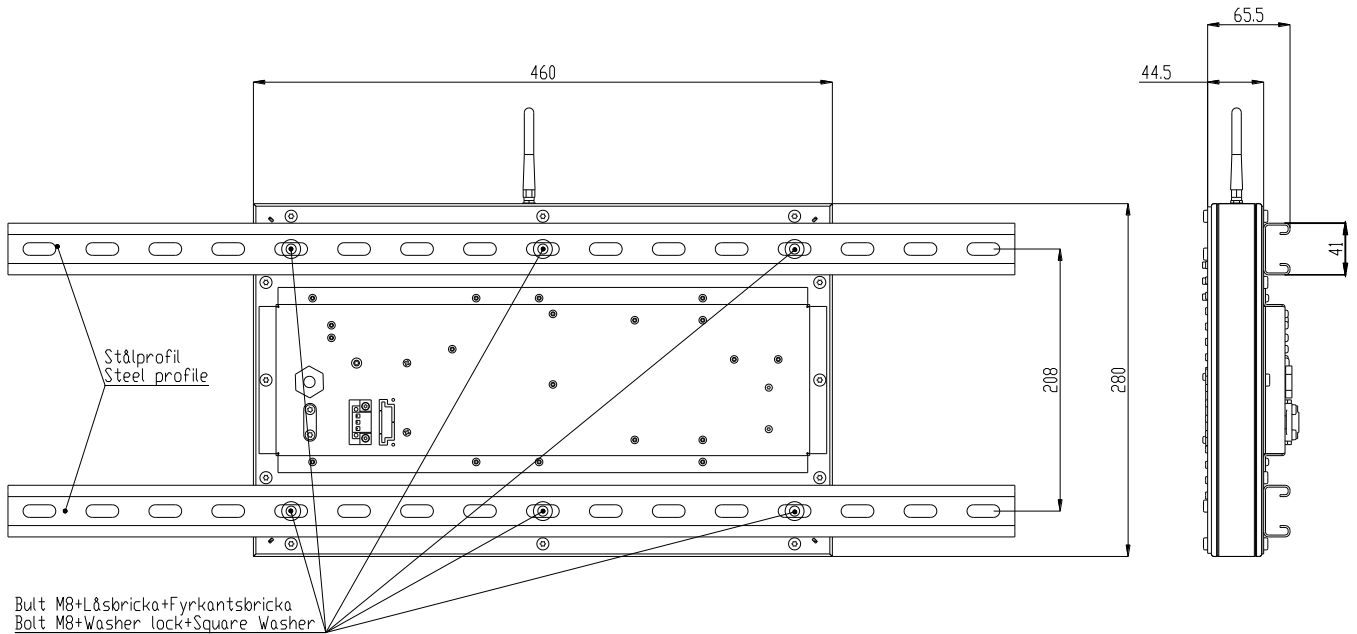

MOUNTING:

We reserve the right to make changes at any time.

E.882.B

WESTERSTRAND URFABRIK AB Sweden

P.O. Box 133, SE-545 23 TÖREBODA
E-mail: info@westerstrand.se

Tel. +46 506-480 00 Fax +46 506-48051
Internet: www.westerstrand.se