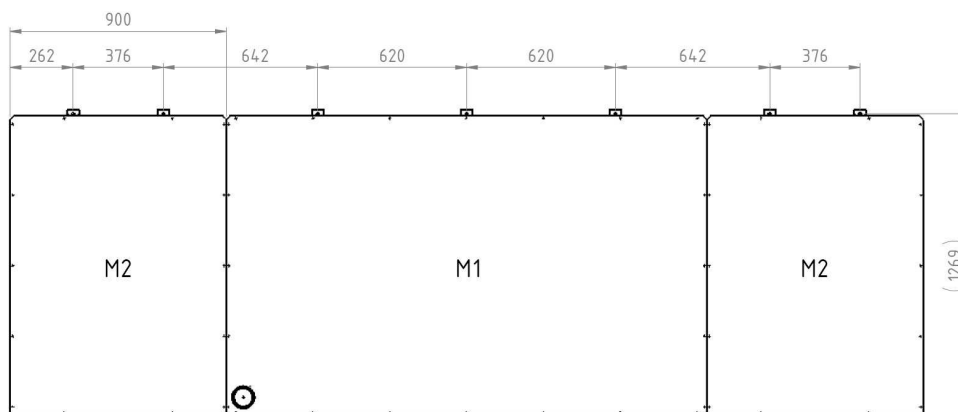

Set score

Score from 4 previous set can be shown on the module

Maintenance

The electronic can easily be removed by loosen two screws in the bottom of the scoreboard.

We reserve the right to make changes at any time.

MOUNTING:

TECHNICAL DATA:

Case:	Aluminium, black
Front cover	Polycarbonat, 3 mm
Digits:	LED's, SMD
Digit height:	190 mm
Colour of digits:	Red
Colour of fixed text:	Red
Exterior dimensions of case:	(WxHxD) 2 x 900x1250x50mm
Weight:	2 x 15kgs
Reading distance:	Approx. 75m
Connection voltage:	230 V 50-60 Hz
Power supply and electronics:	The electronic can easily be removed by loosen two screws in the bottom of the scoreboard.
Power consumption:	Max. 2 x 60 VA
Ambient temperature:	± 0°C up to +40°C