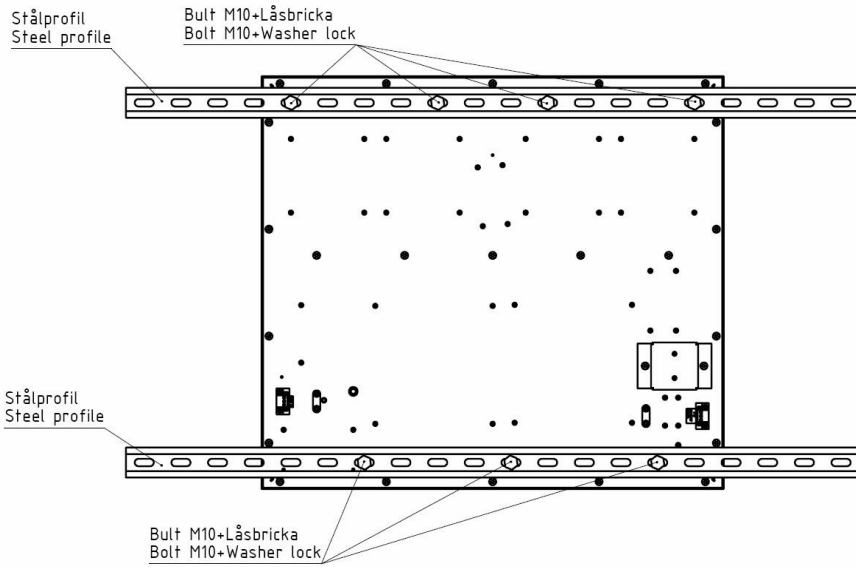

MOUNTING:

We reserve the right to make changes at any time.

E 888 E

WESTERSTRAND URFABRIK AB Sweden

P.O. Box 133, SE-545 23 TÖREBODA
E-mail: info@westerstrand.se

Tel. +46 506-480 00 Fax +46 506-48051
Internet: www.westerstrand.se