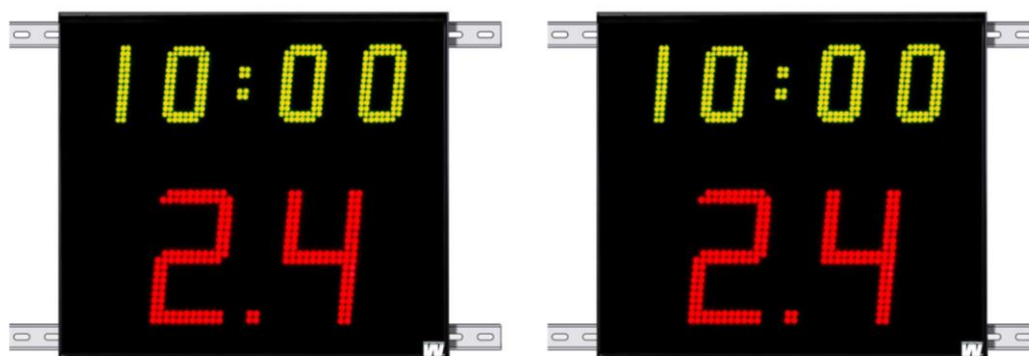

DESCRIPTION SHOTTIMERS BASIC - MODULE 4 ELITE
ART.NO 117624-05

Module 4 ELITE is an add-on module to BASIC LED250 to **indicate the 14/24-seconds rule in basketball.**

The delivery comprises:

- 2 pcs. Shottimers with built in siren (indoor use)
- 1 pc. Remote control handle art.nr. 43064-06 for START/STOP / RESET-14/24 / ADJUST / BLANKING
- 3 pcs Connection boxes (one at the scoreboard and one at each shottimer)
- 1 pc Connection cable (2m) Scoreboard-connection box
- 2 pcs. Connection cable (10m) for connection to connection box. Extension cables available as option.

SPORTS: BASKETBALL

Add-on modules to show shot time 14/24 sec in basketball. After terminated count-down, the siren will automatically sound simultaneously as the red light becomes visible to visually indicate terminated count-down. These boards are prepared with relay for LED-stripe and intended to be fixed to the basket holder.

The boards require Mains Power 230VAC.

Count-down is started/stopped/adjusted/reset/blanked using a remote control handle included in the shipment. The handle is to be plugged into the remote control unit for the Basic module.

TECHNICAL DATA:

Case:	Aluminium, black
Front cover:	Polycarbonat, 3 mm
Digits:	LED's, SMD
Digit height (24 sec rule):	250 mm
Digit colour (24-sec):	Red
Digit height (match time):	140 mm
Digit colour (match time):	Yellow
Dot:	Red
Exterior dimensions of case:	(WxHxD) 2 x 630x560x70mm
Weight:	Approx. 2 x 9kgs
Reading distance:	Approx. 120/65 m
Siren:	Built in, Approx 107dB
Connection to scoreboard:	Hard wire, acc. to separate block diagram
Ambient temperature:	± 0°C up to +40°C