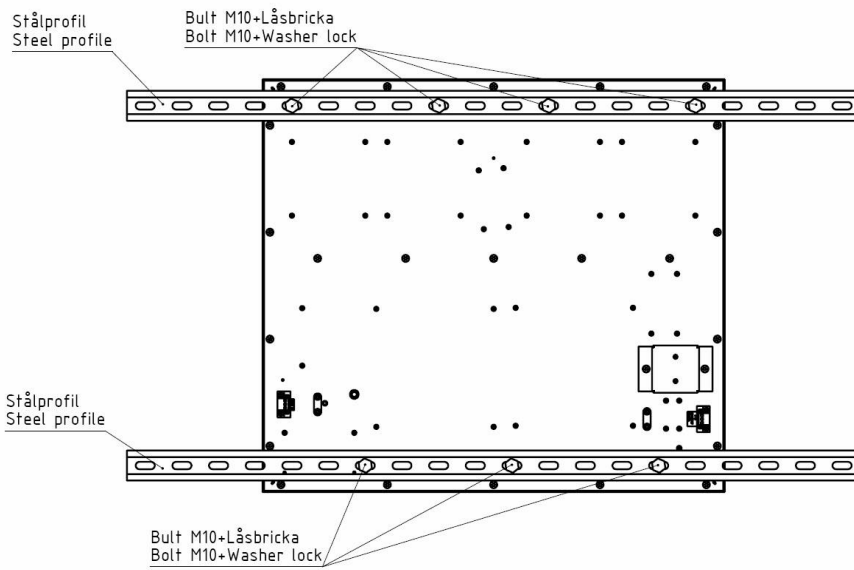

MOUNTING:

We reserve the right to make changes at any time.

E 889 E

WESTERSTRAND URFABRIK AB Sweden

P.O. Box 133, SE-545 23 TÖREBODA
E-mail: info@westerstrand.se

Tel. +46 506-480 00 Fax +46 506-48051
Internet: www.westerstrand.se