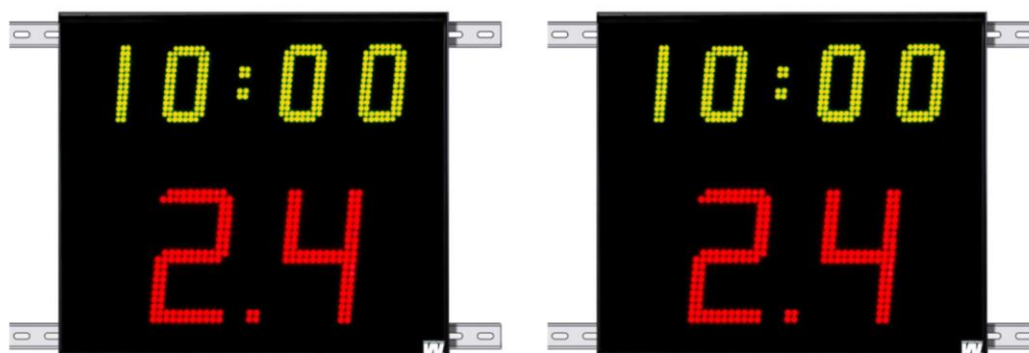

DESCRIPTION SHOTTIMERS BASIC – ELITE RADIO -ART.NO 117624-06

Module 4 ELITE is an add-on module to BASIC LED250 to **indicate the 14/24-seconds rule in basketball.**

The delivery comprises:

2 pcs. Shottimers with built in siren (indoor use)

1 pc. Remote control handle art.nr. 43064-06 for START/STOP / RESET-14/24 / ADJUST / BLANKING

2 pcs. Radio receiver (built in)

SPORTS: BASKETBALL

Add-on modules to show shot time 14/24 sec in basketball. After terminated count-down, the siren will automatically sound simultaneously as the red light becomes visible to visually indicate terminated count-down. These boards are prepared with relay for LED-stripe and intended to be fixed to the basket holder.

TECHNICAL DATA:

Case:	Aluminium, black
Front cover:	Polycarbonat, 3 mm
Digits:	LED's, SMD
Digit height (24 sec rule):	250 mm
Digit colour (24-sec):	Red
Digit height (match time):	140 mm
Digit colour (match time):	Yellow
Dot:	Red
Exterior dimensions of case:	(WxHxD) 2 x 630x560x70mm
Weight:	Approx. 2 x 9kgs
Reading distance:	Approx. 120/65 m
Siren:	Built in, Approx 107dB
Connection to scoreboard:	Radio
Ambient temperature:	± 0°C up to +40°C