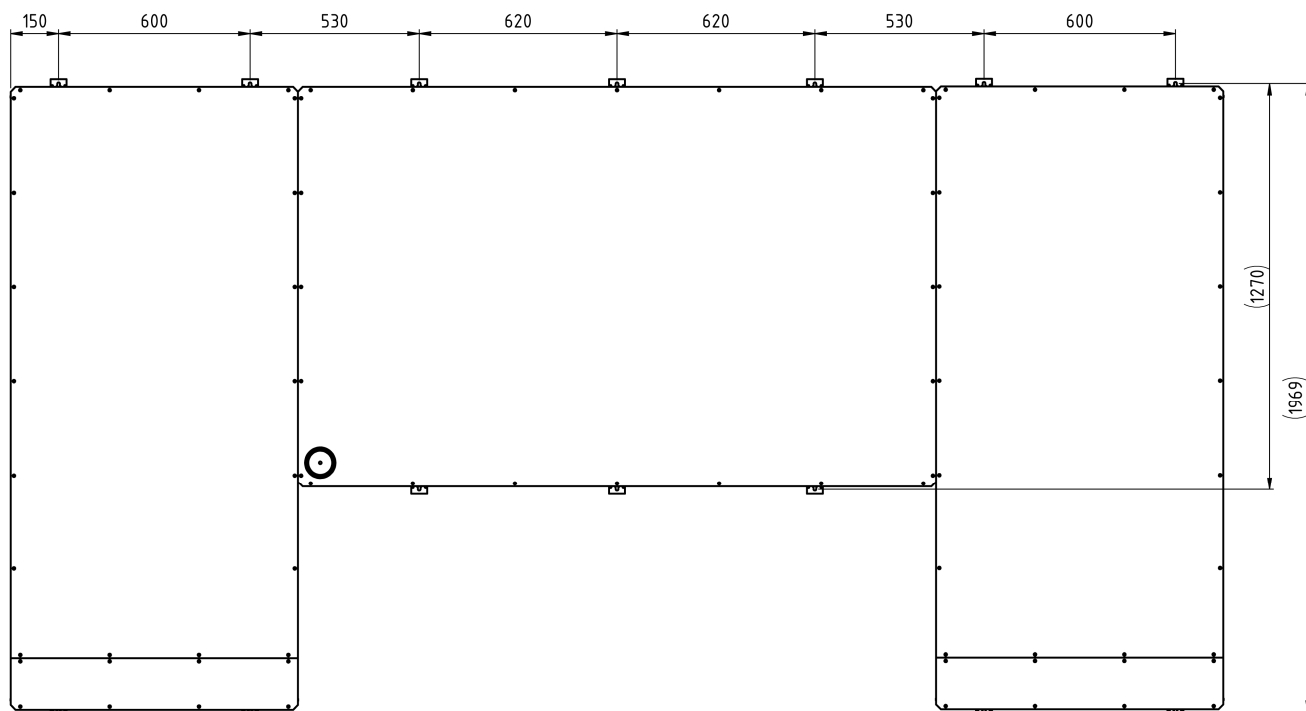

**WESTERSTRAND SPORTS SYSTEMS**  
**Section Multi-purpose Scoreboards – LED**

**DESCRIPTION – BASIC LED250 – INDIVIDUAL FOUL – ART.NO. 117627-13**

Module 7 is an add-on module to BASIC LED250 to indicate individual player foul in basketball with variable player No.

The delivery comprises:

2 pcs. single sided boards for wall mounting (indoor use)

1 pc. wall mounting kit according to description 2582

**SPORTS: BASKETBALL**

Single sided add-on modules, with dots of LED's, to be used together with basic module LED250 to indicate individual player foul by 6 dots (5 yellow and 1 red) with variable player No for 12 players/team.

The boards can be installed one to the left and one to the right hand side of the basic module.

And are controlled from the same remote control unit as used for BASIC LED250.

**MOUNTING**

We reserve the right to make changes at any time.

#### TECHNICAL DATA:

Case:	Aluminium, black
Front:	Polycarbonate, 3 mm
Digits (player number):	2 digits/player, 120mm
Dots:	LED's, SMD
Colour of dots:	5 yellow and 1 red / player
Digits:	LED (SMD), Red
Exterior dimensions each case:	(WxHxD) 900x1950x50 mm
Weight each case:	25 kgs
Reading distance:	Approx. 50 metres
Connection voltage:	230V 50-60Hz AC
Power supply and electronics:	Built-in
Power consumption:	Electronics max. 2 x 80 VA
Ambient temperature:	± 0°C up to +40°C