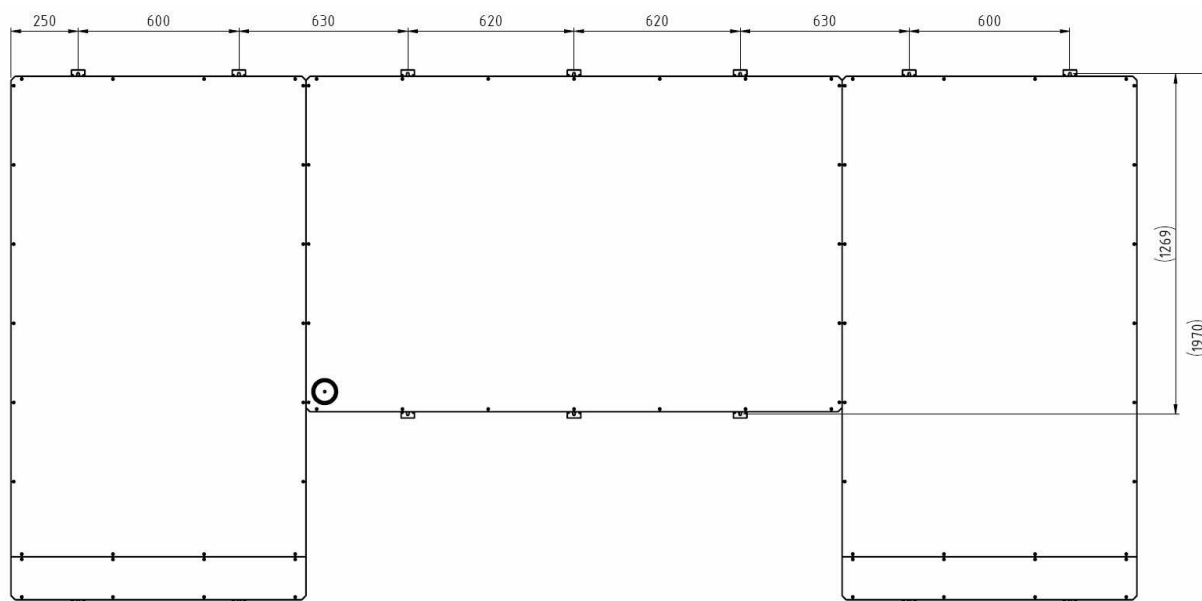

WESTERSTRAND SPORTS SYSTEMS
Section Multi-purpose Scoreboards – LED

DESCRIPTION – BASIC LED250 – INDIVIDUAL FOUL – ART.NO. 117627-18

Module 7 is an add-on module to BASIC LED250 to indicate individual player foul in basketball with variable player No and score/player.

The delivery comprises:

2 pcs. single sided boards for wall mounting (indoor use)

1 pc. wall mounting kit according to description 2582

SPORTS: BASKETBALL

Single sided add-on modules, with dots of LED's, to be used together with basic module LED250 to indicate individual player foul by 6 dots (5 yellow and 1 red) with variable player No and score/player for 12 players/team.

The boards can be installed one to the left and one to the right hand side of the basic module.

And are controlled from the same remote control unit as used for BASIC LED250.

MOUNTING

We reserve the right to make changes at any time.

E.904.B

WESTERSTRAND URFABRIK AB Sweden

P.O. Box 133, SE-545 23 TÖREBODA

E-mail: info@westerstrand.se

Tel. +46 506-480 00 Fax +46 506-48051

Internet: www.westerstrand.se

TECHNICAL DATA:

Case:	Aluminium, black
Front:	Polycarbonate, 3 mm
Digits (player number):	2 digits/player, 120mm
Dots:	LED's, SMD
Colour of dots:	5 yellow and 1 red / player
Score/player:	2 digits/player, 120mm
Digits:	LED (SMD), Red
Exterior dimensions each case:	(WxHxD) 1100x1950x50 mm
Weight each case:	30 kgs
Reading distance:	Approx. 50 metres
Connection voltage:	230V 50-60Hz AC
Power supply and electronics:	Built-in
Power consumption:	Electronics max. 2 x160 VA
Ambient temperature:	± 0°C up to +40°C