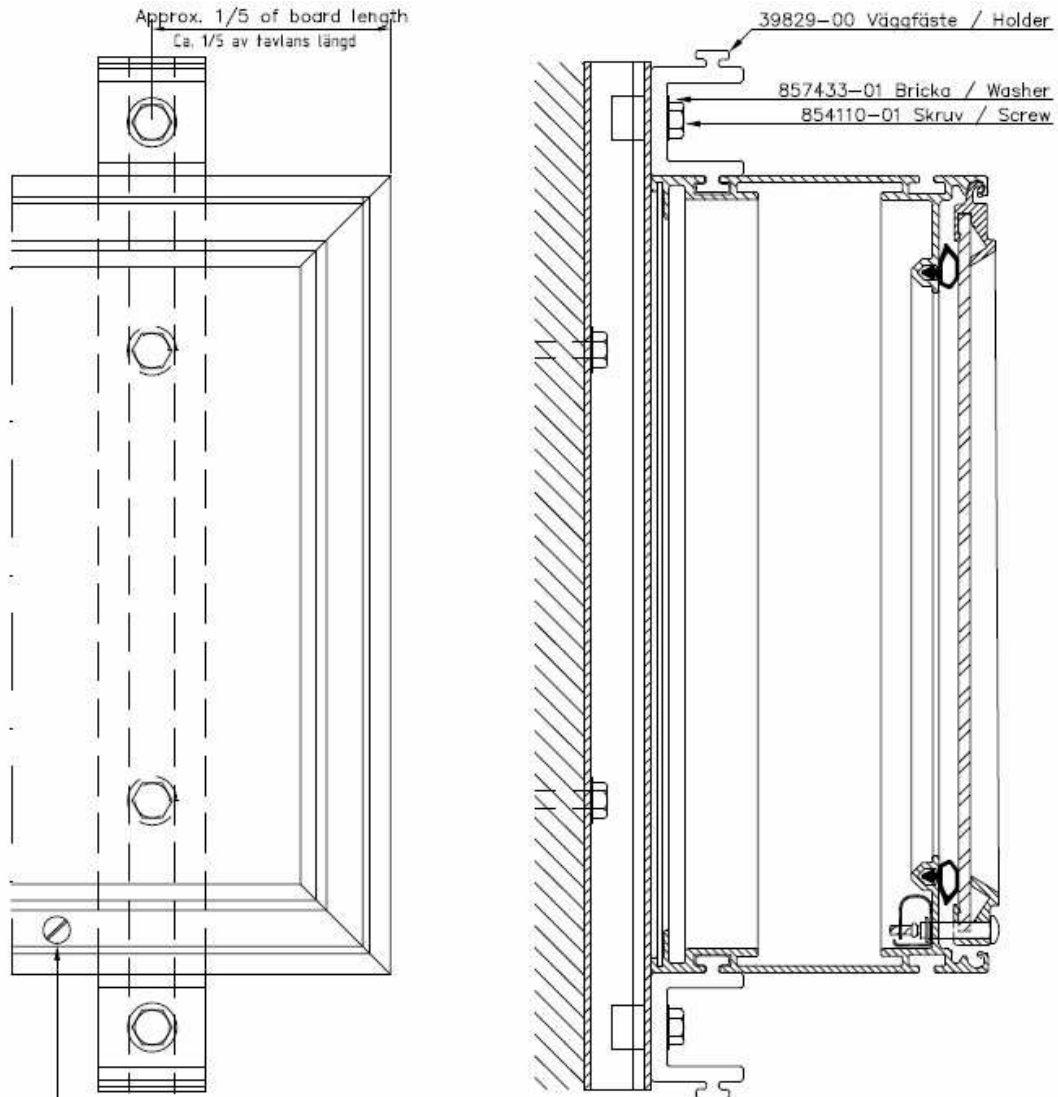

MOUNTING:

39822-00 Låsskruv / Locking screw
39823-00 Bricka / Washer
Lossa dessa skruvar för att öppna tavlan
Unscrew these screws to open the board.

E 906 B

We reserve the right to make changes at any time.

WESTERSTRAND URFABRIK AB Sweden

P.O. Box 133, SE-545 23 TÖREBODA
E-mail: info@westerstrand.se

Tel. +46 506-480 00 Fax +46 506-48051
Internet: www.westerstrand.se