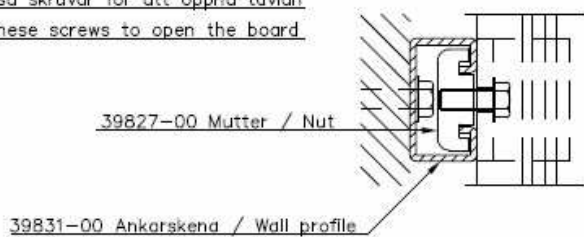

39822-00 Låsskruv / Locking screw
39823-00 Bricka / Washer
Lossa dessa skruvar för att öppna tavlan
Unscrew these screws to open the board.