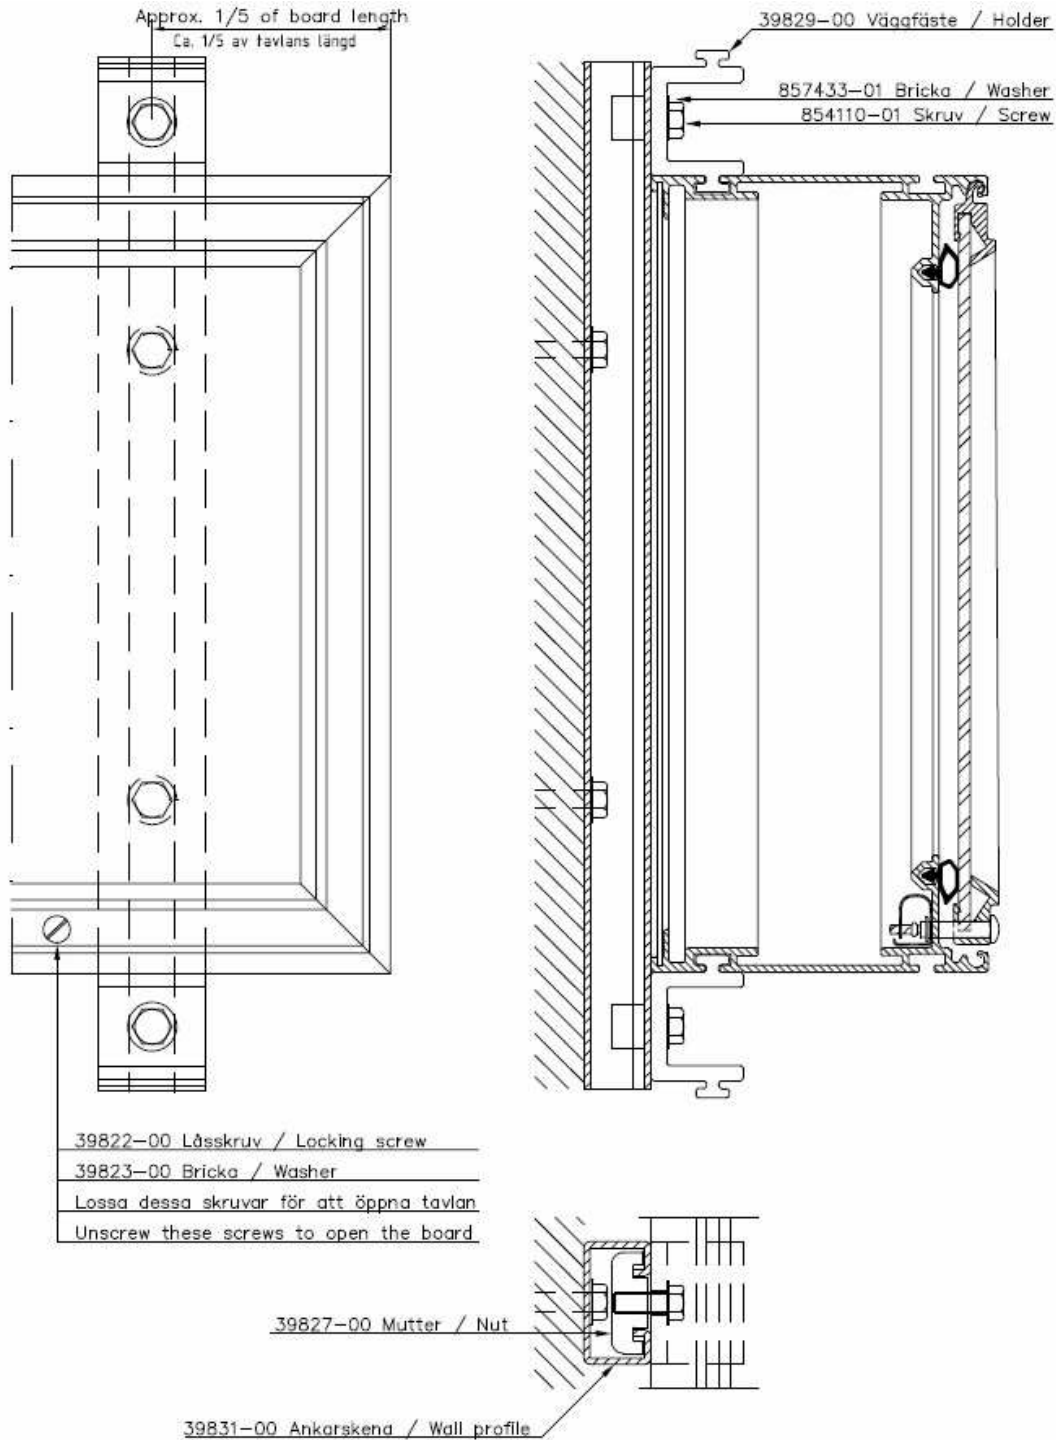

MOUNTING:

We reserve the right to make changes at any time.

WESTERSTRAND URFABRIK AB Sweden

P.O. Box 133, SE-545 23 TÖREBODA
E-mail: info@westerstrand.se

Tel. +46 506-480 00 Fax +46 506-48051
Internet: www.westerstrand.se