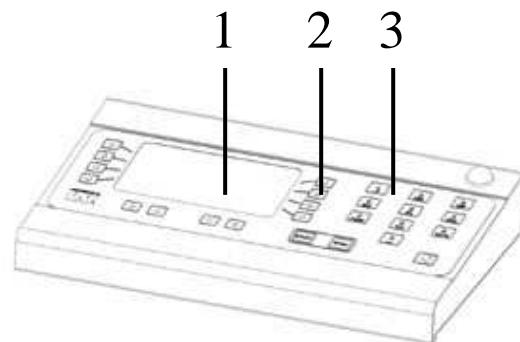

**DESCRIPTION: REMOTE CONTROL UNIT BASIC 117600-15**

The TFT display shows the same information as the Scoreboard.  
 Easy to use through pre-programmed international rules.

**Remote control Art.No. 117600-15 for wireless operation of Scoreboards**

The delivery includes:

- 1 pc. Remote control unit wireless with pre-programmed sports
- 1 pc. Receiver for the Scoreboard

1. TFT display (800 x 480 pixels)
2. Function keys
3. Numeric keys
4. Switch on/off
5. D-sub connector
6. USB connector
7. Connector for start/stop handle
8. Connector for 24-seconds control handle
9. Power connection incl. LED charge indicator, Battery eliminator is included

**TECHNICAL DATA:**

Exterior measurements:	(WxHxD) 295 x 195 x 50 mm.
Weight:	1,2 kgs
Ambient temperature:	± 0°C up to +40°C.
Colour	Black casing with blue overlay
Case:	Aluminium
Connection to basic module:	Wireless 2.4 GHz
Mains Power:	230VAC
Battery:	Built in (approx 10h)