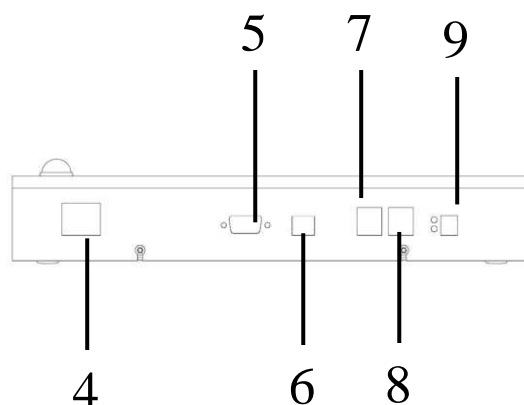

**DESCRIPTION: REMOTE CONTROL UNIT BASIC 117600-15**

The TFT display shows the same information as the Scoreboard.  
 Easy to use through pre-programmed international rules.

**Remote control Art.No. 117600-15 for wireless operation of Scoreboards**

The delivery includes:

- 1 pc. Remote control unit wireless with pre-programmed sports
- 1 pc. Receiver for the Scoreboard

1. TFT display (800 x 480 pixels)
2. Function keys
3. Numeric keys
4. Switch on/off
5. D-sub connector
6. USB connector
7. Connector for start/stop handle
8. Connector for 24-seconds control handle
9. Power connection incl. LED charge indicator, Battery eliminator is included

**TECHNICAL DATA:**

Exterior measurements:	(WxHxD) 295 x 195 x 50 mm.
Weight:	1,2 kgs
Ambient temperature:	± 0°C up to +40°C.
Colour	Black casing with blue overlay
Case:	Aluminium
Connection to basic module:	Wireless 2.4 GHz
Mains Power:	230VAC
Battery:	Built in (approx 10h)